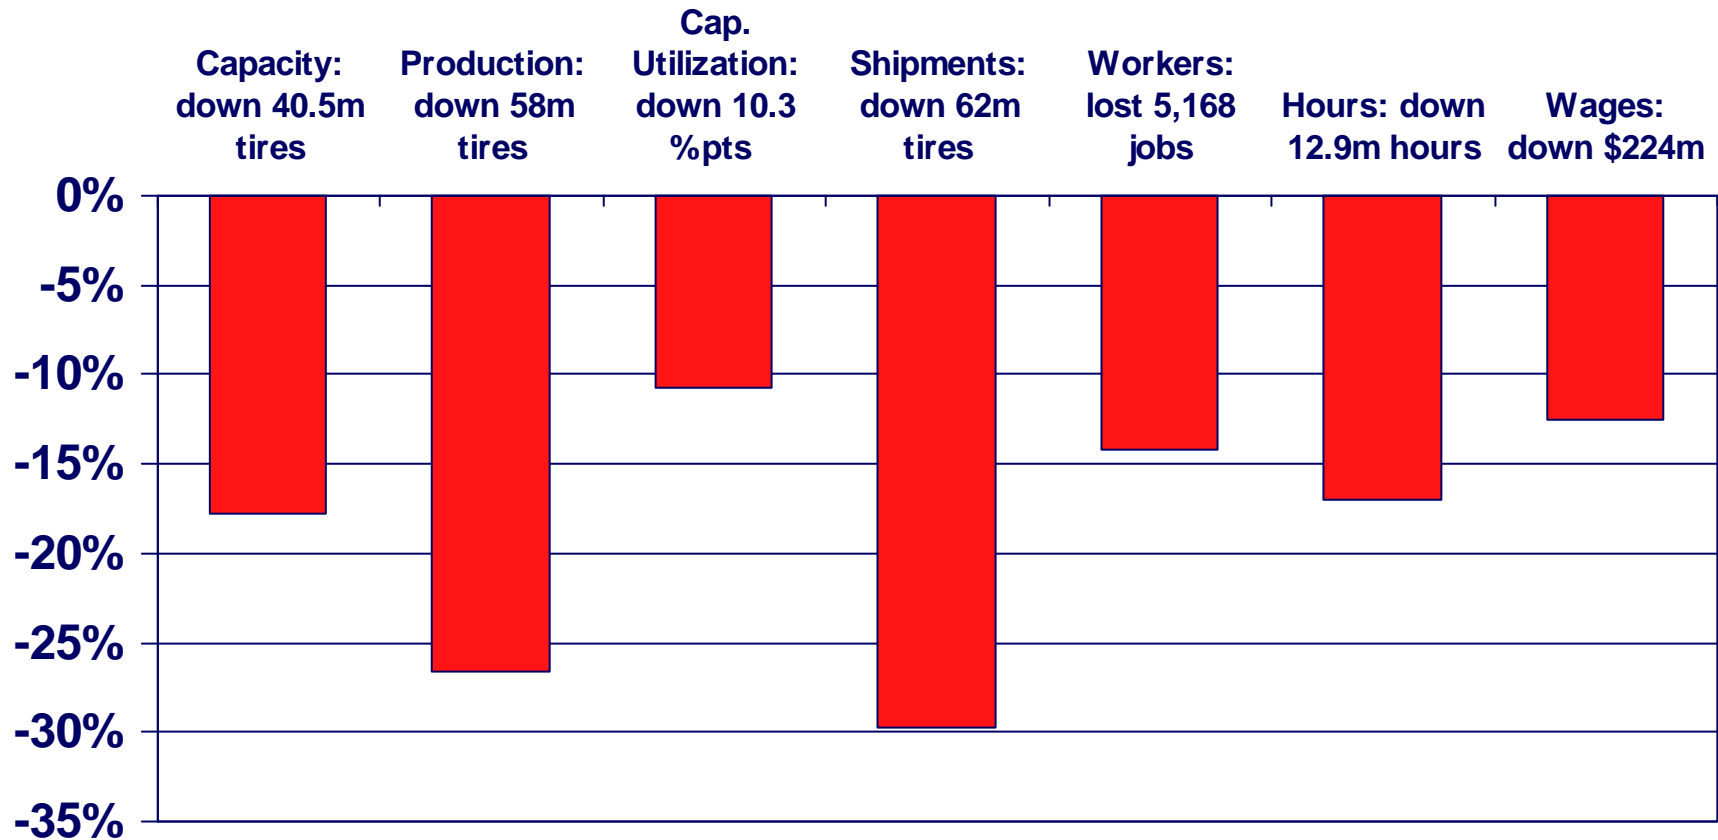

## China Tires 421 Facts: The Domestic Industry Has Suffered Material Injury

Virtually every industry indicator declined dramatically during the period. More than 8,100 direct tire industry jobs will be destroyed through the end of 2009.

### % change during the period of investigation

Source: ITC Staff Report at Table C-1